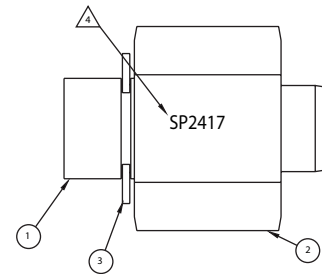

Accessories

Dummy Sealing Plug - P/N SP2417

This sealing plug mates to any standard coax receptacle. Mated interface withstands pressures of up to 10,000 psi.

Dummy Sealing Receptacle - P/N CSA2432

This sealing receptacle mates to any standard coax plug. Mated interface withstands pressures of up to 10,000 psi.

Characteristic Impedance	Insulation Resistance	Frequency Range	Dielectric Withstand Voltage	Pressure Rating	Material
50 Ohms	5000 MΩ @500VDC	Up to 3 GHz (depends on cable selection)	1000V (RMS) @ 60 Hz	10,000 psi	316/316L Stainless Steel