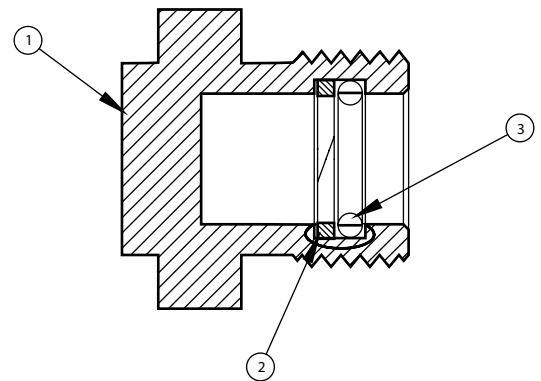

Accessories

Dummy Sealing Plug - P/N SP2417

This sealing plug mates to any standard coax receptacle. Mated interface withstands pressures of up to 10,000 psi.

Dummy Sealing Receptacle - P/N CSA2432

This sealing receptacle mates to any standard coax plug. Mated interface withstands pressures of up to 10,000 psi.

Characteristic Impedance	Insulation Resistance	Frequency Range	Dielectric Withstand Voltage	Pressure Rating	Material
50 Ohms	5000 MΩ @500VDC	Up to 3 GHz (depends on cable selection)	1000V (RMS) @ 60 Hz	10,000 psi	316/316L Stainless Steel